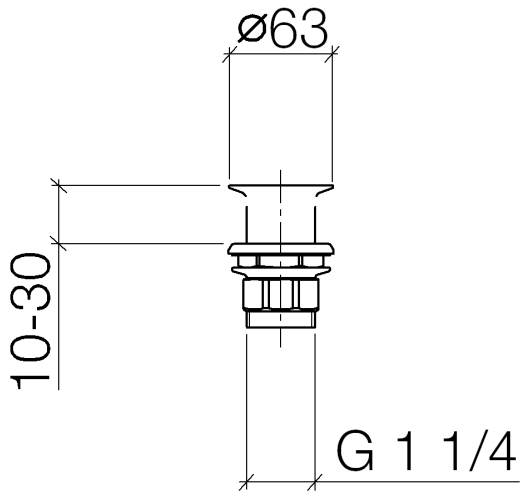

10 110 970

Fits: IMO, LULU, MADISON, MEM, TARA,  
CL.1, LISSÉ, VAIA, META, CYO

	Durabronz (23kt Gold)	10 110 970-09
	Chrome	10 110 970-00
	Brushed Platinum	10 110 970-06
	Platinum	10 110 970-08
	Dark Chrome	10 110 970-19
	Light Gold	10 110 970-26
	Brushed Light Gold	10 110 970-27
	Brushed Durabronz (23kt Gold)	10 110 970-28
	Matte Black	10 110 970-33
	Brushed Bronze	10 110 970-42
	Brushed Champagne (22kt Gold)	10 110 970-46
	Champagne (22kt Gold)	10 110 970-47
	Brushed Chrome	10 110 970-93
	Brushed Dark Platinum	10 110 970-99

## Grated waste 1 1/4" - Durabross (23kt Gold)

---

IMO

10 110 970

Only suitable for sinks without an overflow.

10 110 970

10 110 970

Parts for other finishes can be found here: [Chrome](#)

Spare parts list

No.	Item Number	Name	Quantity used	Delivery time
1	09 11 01 025-09	cup	1	60
2	09 14 05 039 90	seal	1	2
3	09 14 03 025 90	seal	1	2
4	09 23 10 017 90	nut	1	2
5	09 23 10 020-09	nut	1	60