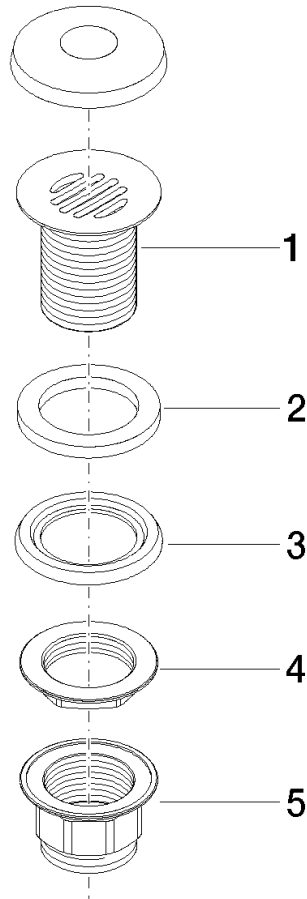

10 110 970

Fits: IMO, LULU, MADISON, MEM, TARA,  
CL.1, LISSÉ, VAIA, META, CYO

	Durabronz (23kt Gold)	10 110 970-09
	Chrome	10 110 970-00
	Brushed Platinum	10 110 970-06
	Platinum	10 110 970-08
	Dark Chrome	10 110 970-19
	Light Gold	10 110 970-26
	Brushed Light Gold	10 110 970-27
	Brushed Durabronz (23kt Gold)	10 110 970-28
	Matte Black	10 110 970-33
	Brushed Bronze	10 110 970-42
	Brushed Champagne (22kt Gold)	10 110 970-46
	Champagne (22kt Gold)	10 110 970-47
	Brushed Chrome	10 110 970-93
	Brushed Dark Platinum	10 110 970-99

## Grated waste 1 1/4" - Durabross (23kt Gold)

---

IMO

10 110 970

Only suitable for sinks without an overflow.

10 110 970

10 110 970

Parts for other finishes can be found here: [Chrome](#)

Spare parts list

No.	Item Number	Name	Quantity used	Delivery time
1	09 11 01 025-09	cup	1	60
2	09 14 05 039 90	seal	1	2
3	09 14 03 025 90	seal	1	2
4	09 23 10 017 90	nut	1	2
5	09 23 10 020-09	nut	1	60